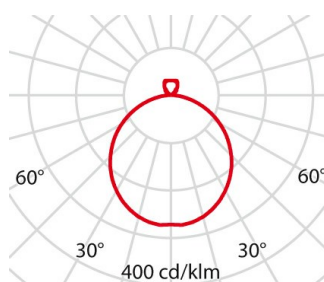

FL ROUND 777 SM OP CORONA

Part number	8777691483410
Lampholder:	LED
Light Source:	LED
Wattage:	44 W
Finish:	WH-RAL9016 / White RAL9016 / Textured
Insulation class:	I
Degree of protection:	IP20
IK-J-xxIP:	IK05 0.70J xx3
CRI:	80
Kelvin:	4000
Power factor:	COSφ ≥ 0,9
EEL:	A2
Optic:	Symmetric mainly direct lighting
Optic Beam:	2 x 56°
Lightsource lumen output:	6000 lm
Luminaire lumen output:	5370 lm
L:	L80
B:	B10
Lifetime:	50000 h
Ta MIN luminaire:	10°
Ta MAX luminaire:	40°

Description

- Surface-mounted round LED luminaire for indoor, comprising:
- Housing made from sheet steel and diecast aluminium, powder-coated
 - Opal white diffuser for optimum light diffusion and excellent uniformity
 - LED Sidelight-Technology and light orienting plastic optic for a homogenous light distribution over the entire area of the diffuser
 - Predominantly direct light distribution
 - Colour rendering index Ra > 80
 - Colour tolerance according to MacAdam ≤ 3 SDCM
 - Built-in driver

Photometric data

Technical drawings